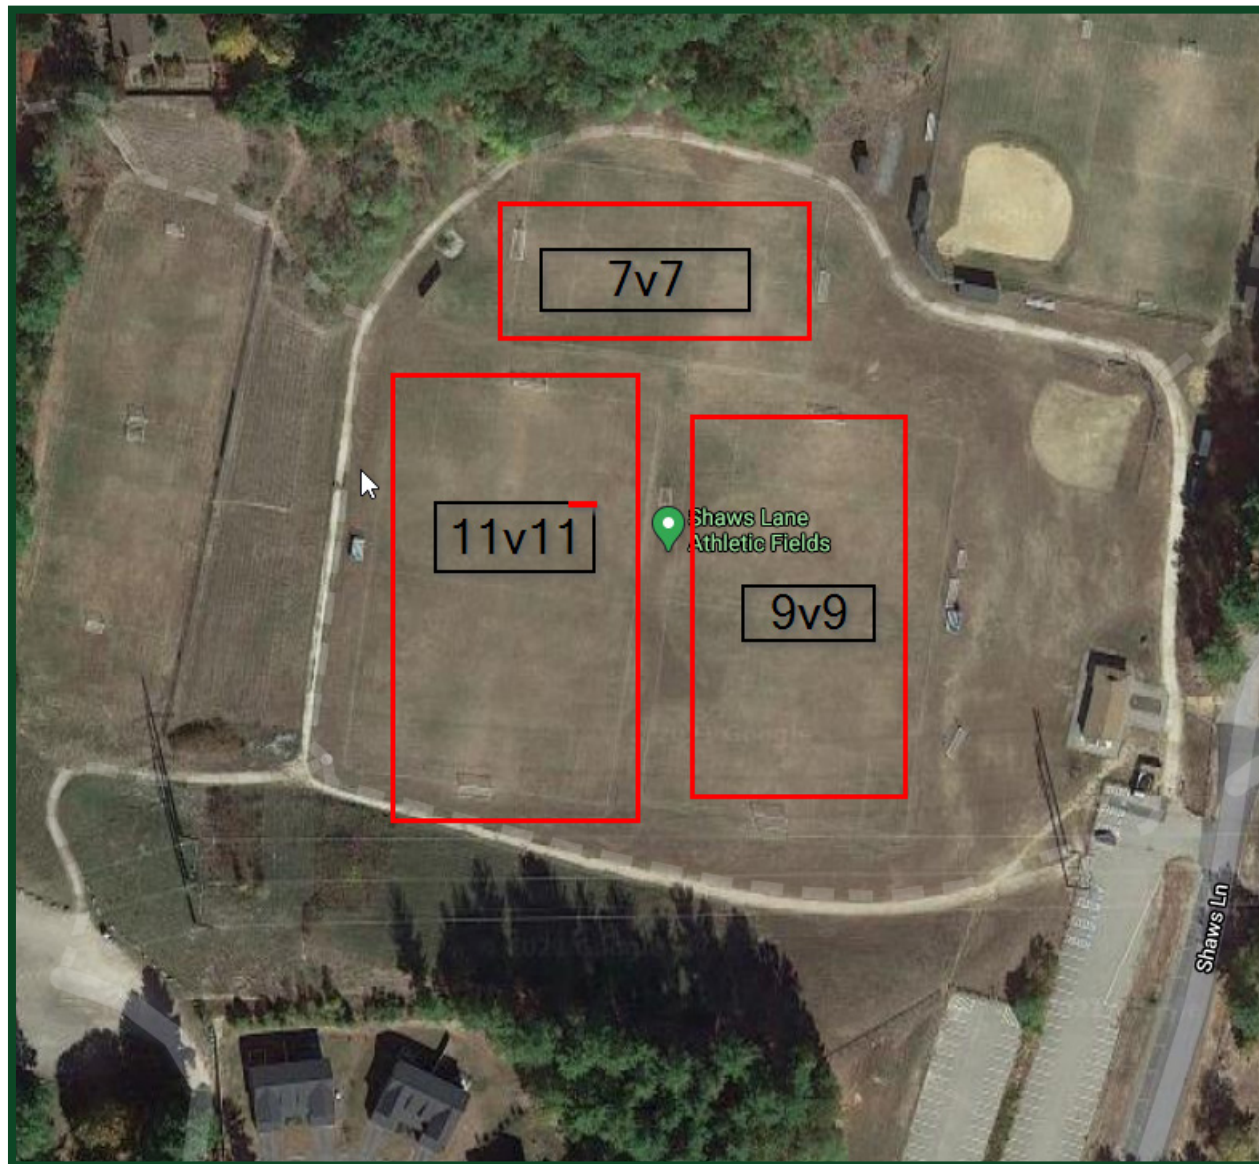

Shaw's Lane Dover, NH 03820

The softball field is not in use for U9/U10 games during spring season. Please note the location change on the map above.